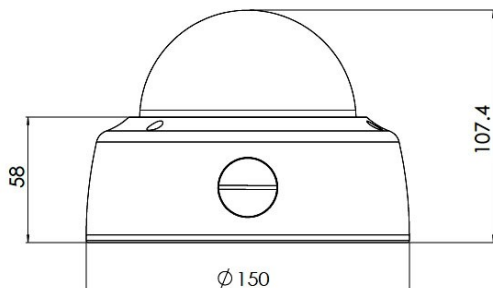

### Dimensions

Unit: mm

### Specifications

<b>MODEL</b>	<b>DF166</b>	
<b>PICK UP DEVICE</b>	1/3" Sony 960H CCD	
<b>TOTAL PIXELS</b>	PAL: 1024 (H) x 596 (V)	NTSC: 1024 (H) x 508 (V)
<b>HORIZONTAL RESOLUTION</b>	680 TVL	
<b>LENS</b>	2.8mm ~ 10.5mm ( Aspherical IR lens )	
<b>VIEW ANGLE ( HORIZONTAL )</b>	28° ~ 99.5°	
<b>AUTO IRIS LENS</b>	Yes	
<b>MIN. ILLUMINATION</b>	0.1 Lux / F1.2	
<b>WEATHER PROOF STANDARD</b>	IP66	
<b>ELECTRONIC SHUTTER</b>	PAL: 1/50 ~ 1 / 100,000 sec	NTSC: 1/60 ~ 1 / 100,000 sec
<b>ELECTRONIC SHUTTER CONTROL</b>	Built-in	
<b>BACK LIGHT COMPENSATION</b>	On / Off Switchable	
<b>WIDE DYNAMIC RANGE</b>	Yes	
<b>S / N RATIO</b>	More than 52dB ( AGC OFF )	
<b>WHITE BALANCE</b>	Auto	
<b>VIDEO OUTPUT CONNECTOR</b>	1.0Vp-p (75W , composite)	
<b>AUTO GAIN CONTROL</b>	Yes	
<b>OSD MENU</b>	Multi-language	
<b>PRIVACY MASK</b>	8	
<b>NOISE REDUCTION</b>	Auto	
<b>POWER SOURCE</b>	12V DC / 300 mA	
<b>OPERATING TEMPERATURE</b>	-10° ~ +50°	
<b>NET WEIGHT ( G )</b>	900	
<b>DIMENSION</b>	150mm diameter x 108 (H) mm	